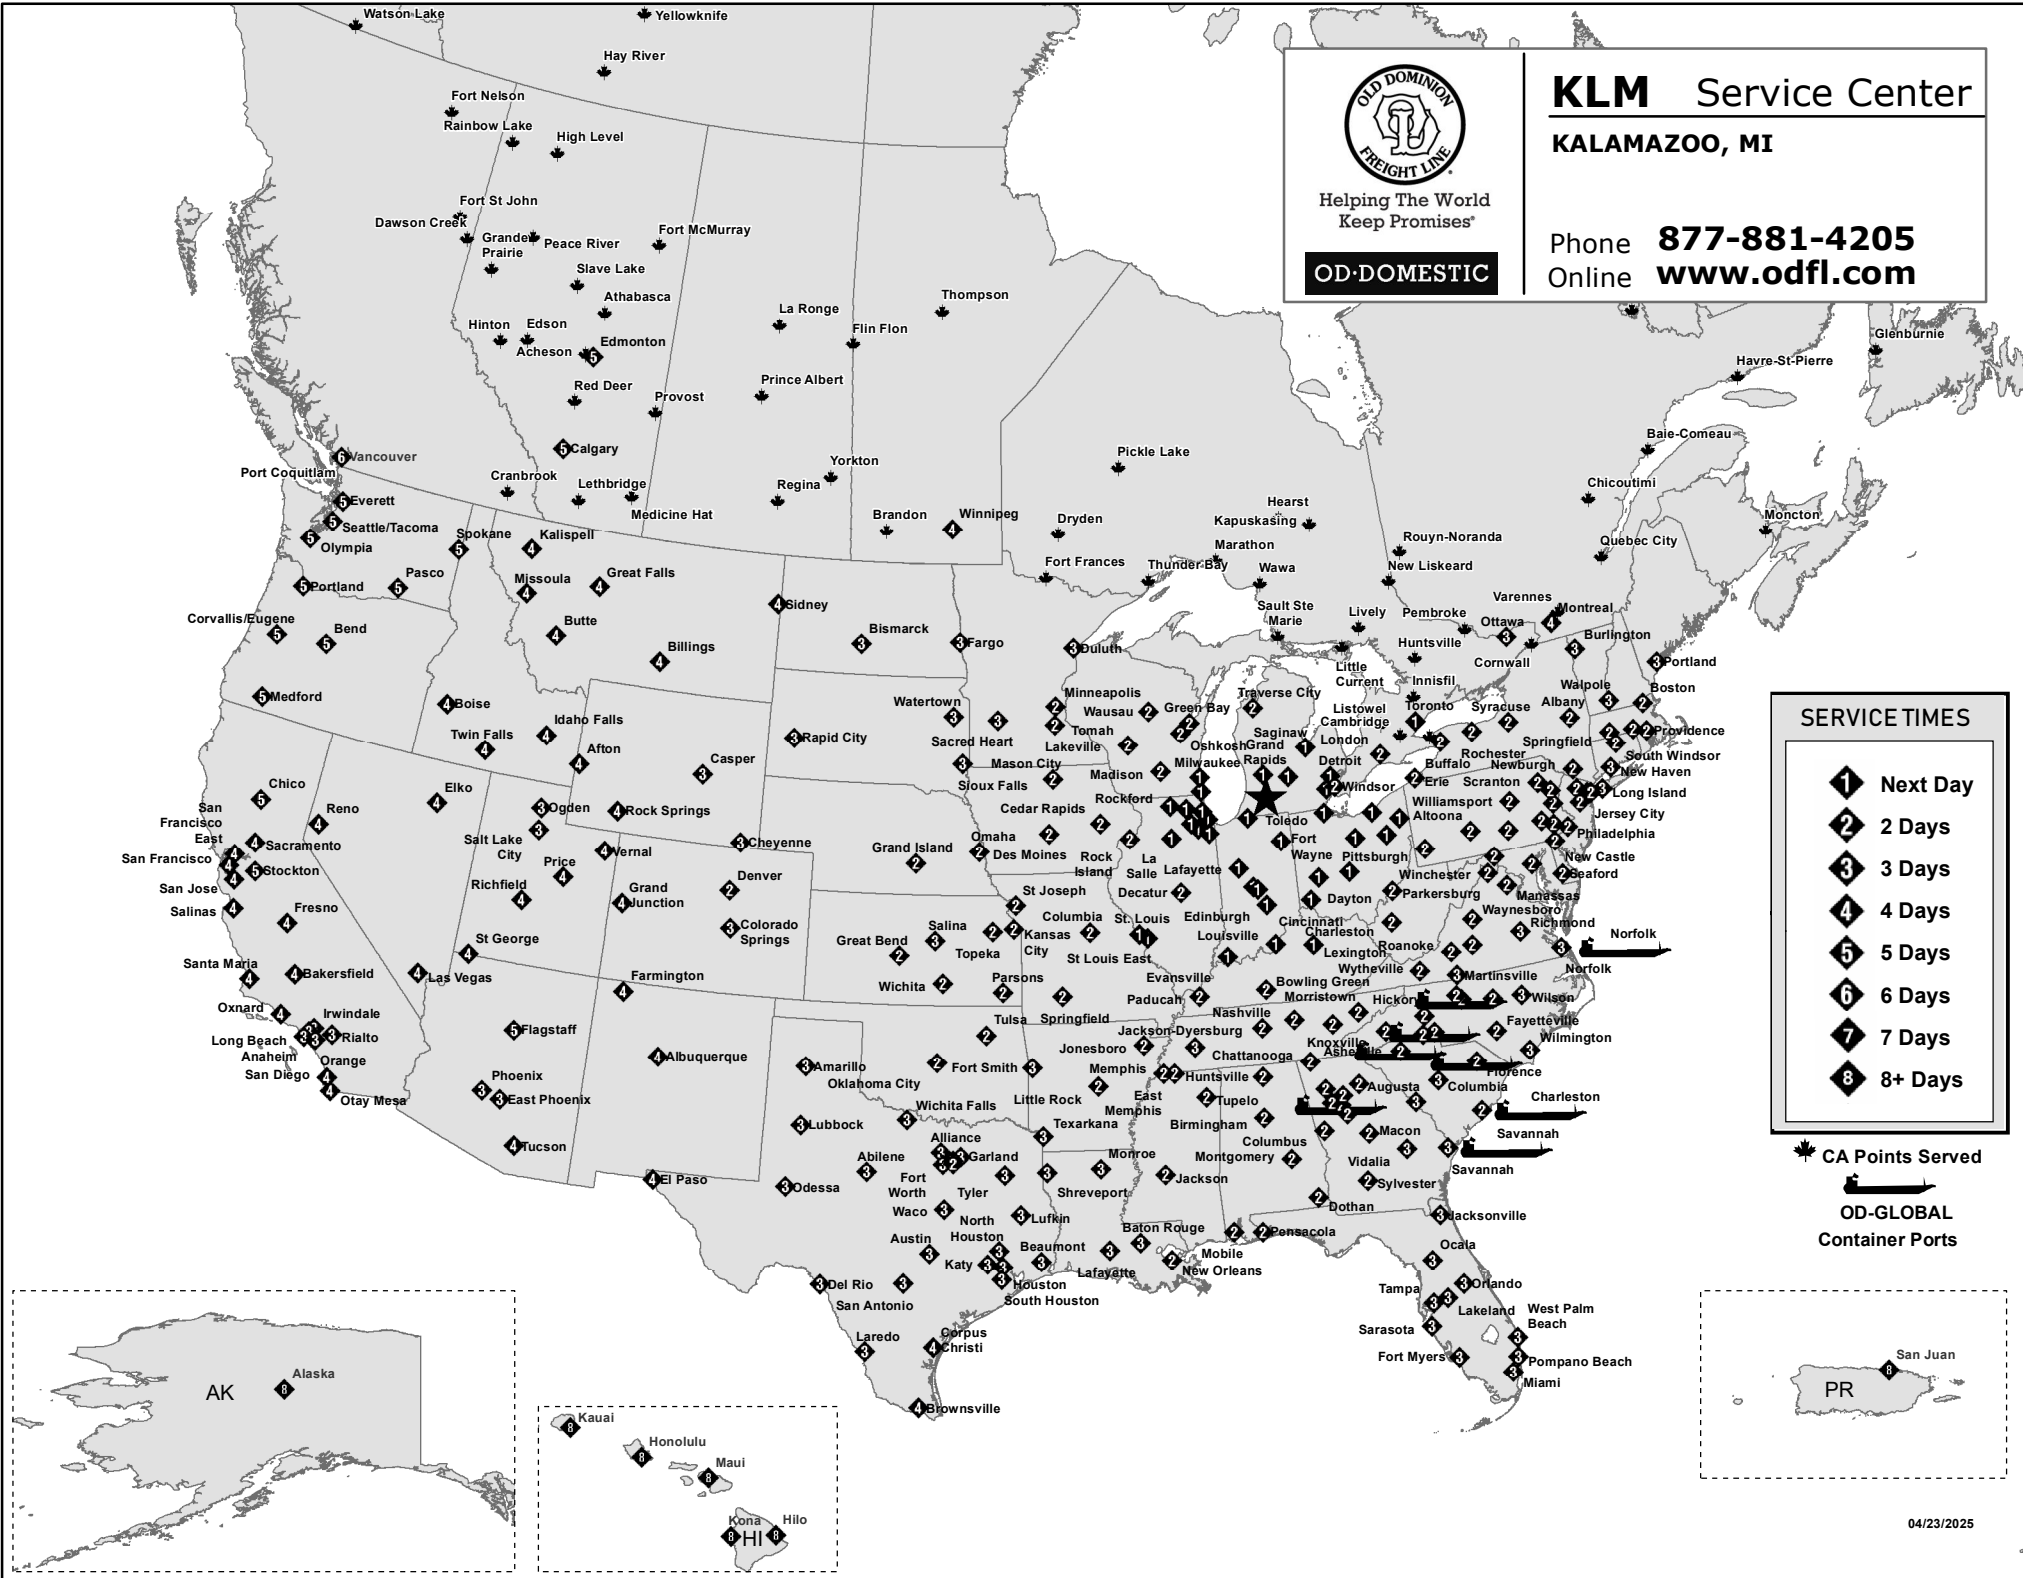

Helping The World  
Keep Promises<sup>®</sup>

**OD-DOMESTIC**

# KLM Service Center

**KALAMAZOO, MI**

Phone **877-881-4205**

Online **www.odfl.com**

**SERVICE TIMES**

- 1** Next Day
- 2** 2 Days
- 3** 3 Days
- 4** 4 Days
- 5** 5 Days
- 6** 6 Days
- 7** 7 Days
- 8** 8+ Days

**\* CA Points Served**  
**OD-GLOBAL**  
**Container Ports**